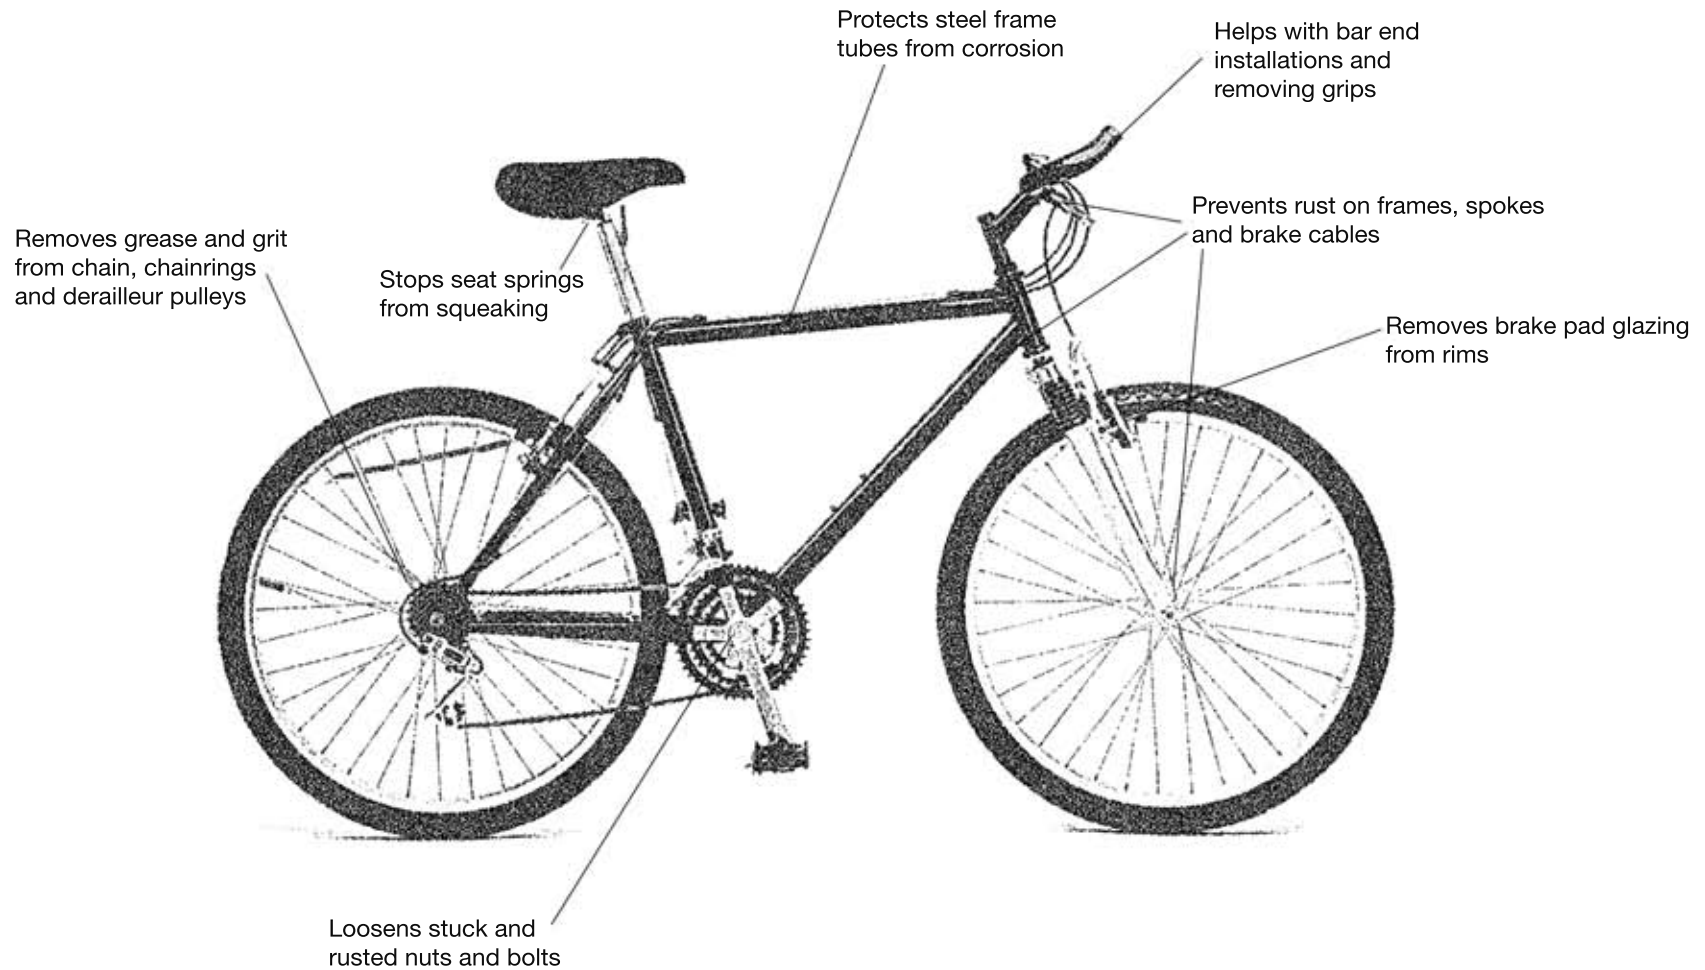

WD-40® BIKE FULL OF USES

P.O. Box 80607, San Diego, CA 92138-0607 USA • (800) 448-9340

7/09

www.wd40.com

©2009 WD-40 Company